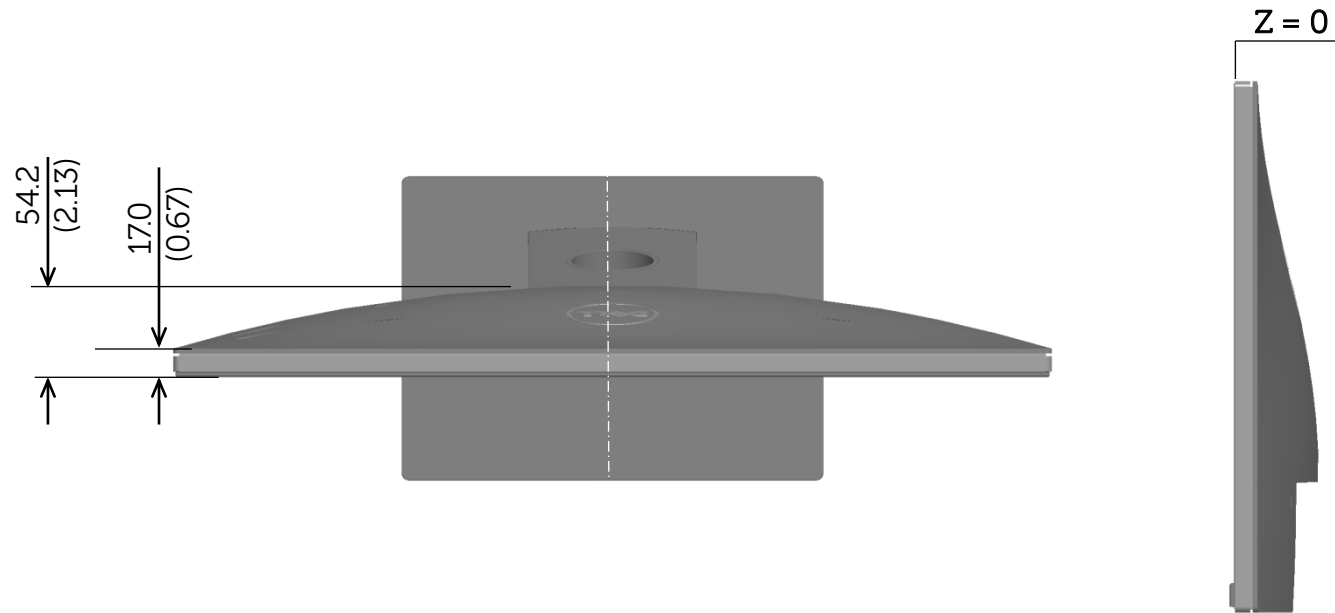

S2216H Outline Dimension

Nominal Dimensions
Unit: mm(inch)

Back view of Monitor without stand

S2316H Outline Dimension

Nominal
Dimensions
Unit: mm(inch)

Back view of Monitor without stand