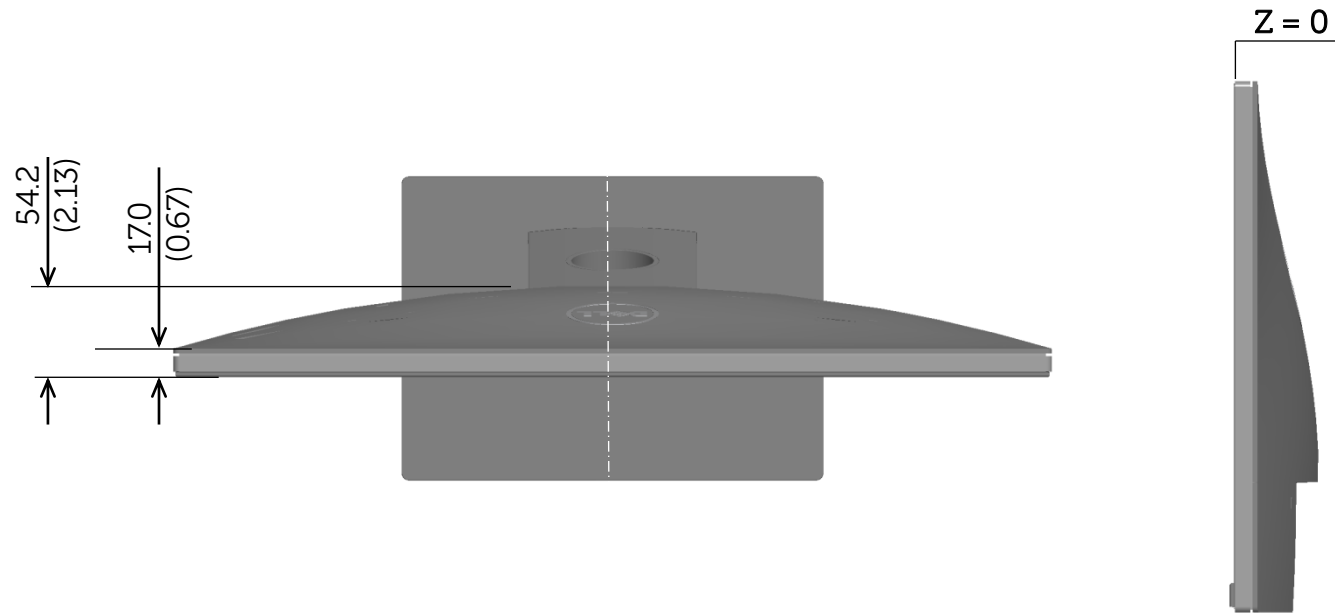

S2216H Outline Dimension

Nominal Dimensions
Unit: mm(inch)

Back view of Monitor without stand

S2316H Outline Dimension

Nominal
Dimensions
Unit: mm(inch)

Back view of Monitor without stand