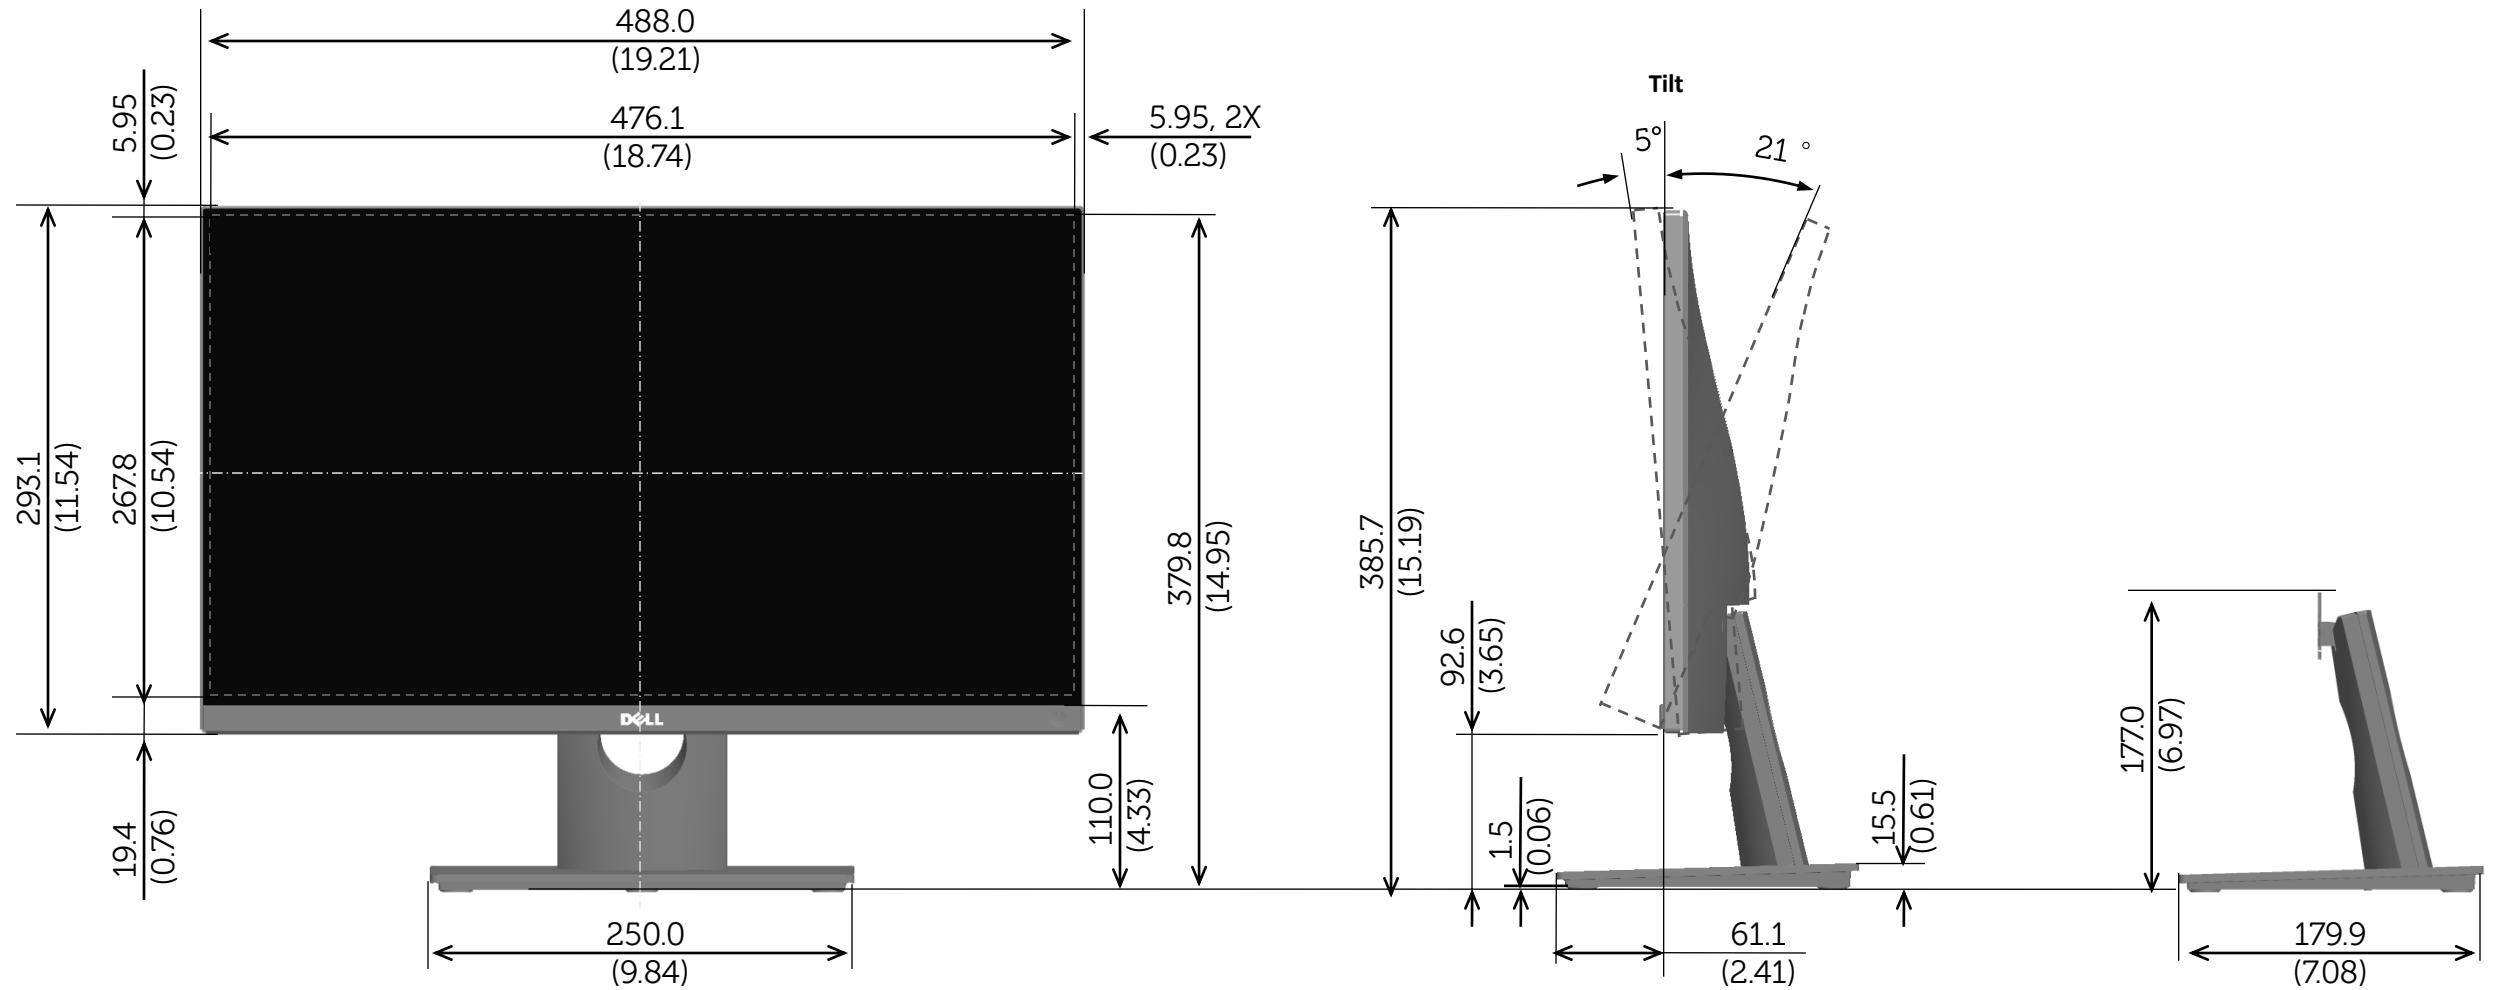

S2216H Outline Dimension

Nominal Dimensions
Unit: mm(inch)

Back view of Monitor without stand

S2316H Outline Dimension

Nominal
Dimensions
Unit: mm(inch)

Back view of Monitor without stand